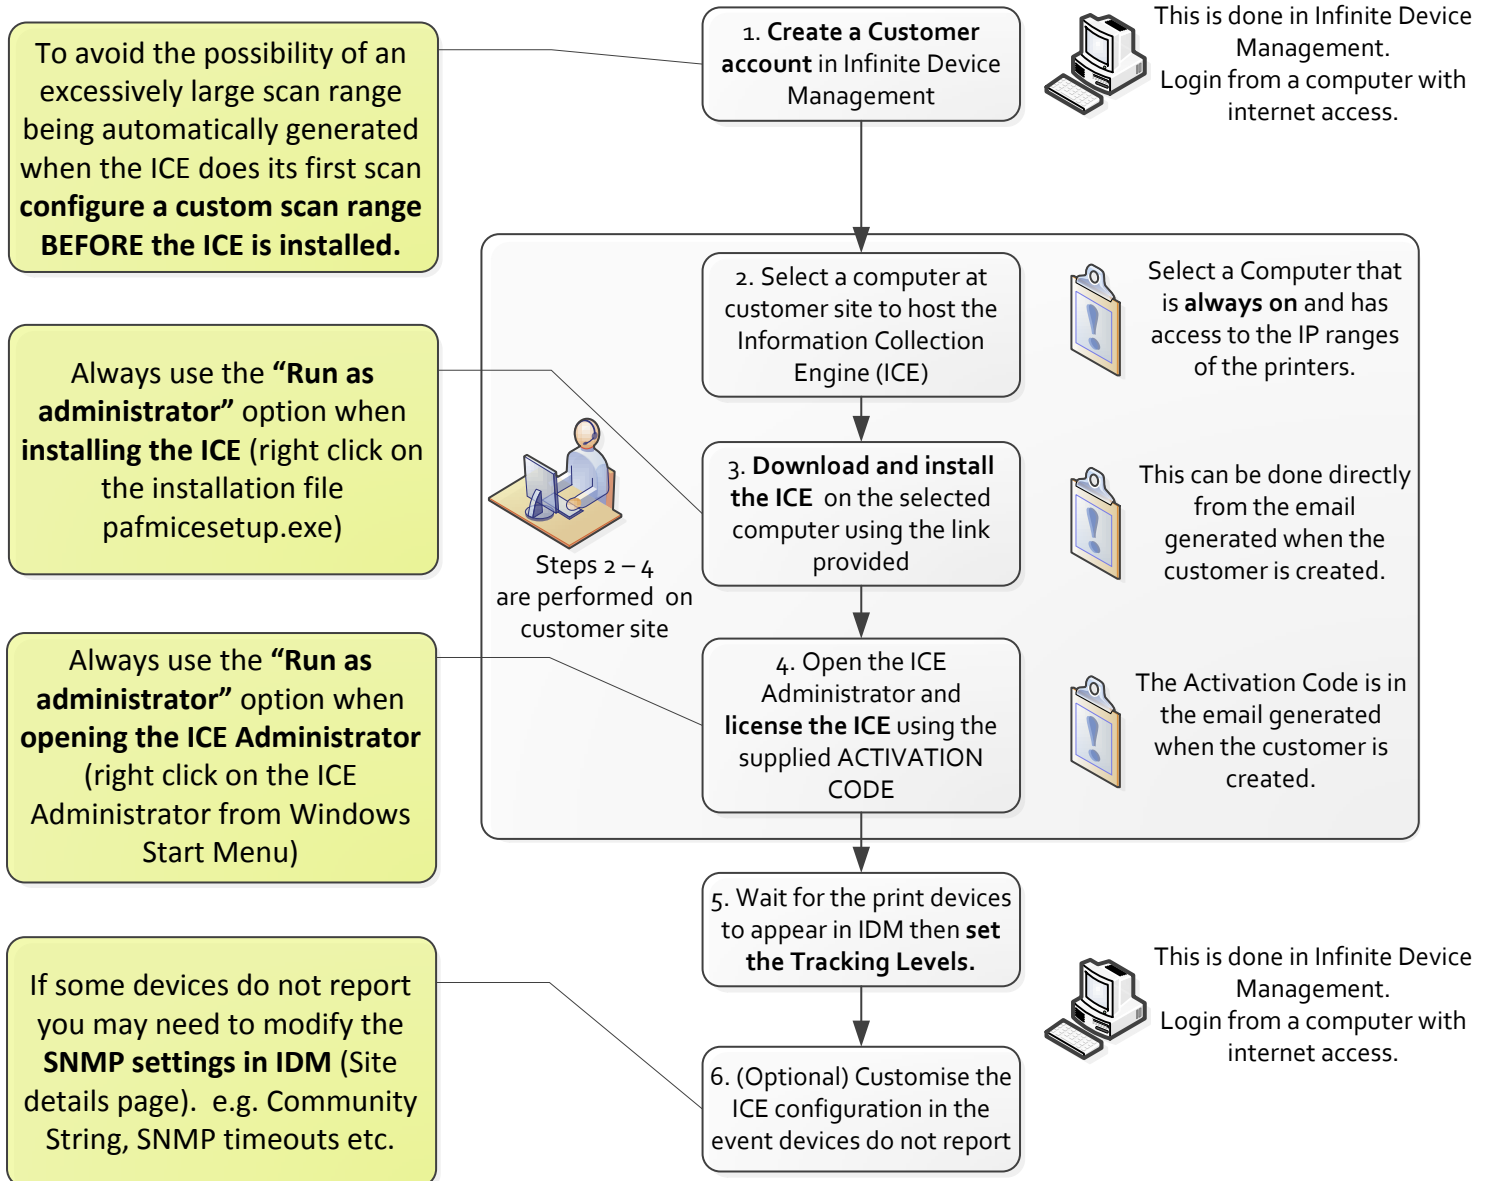

Quick Start Process Overview

Infinite Device Management login page: <https://fm.printaudit.com>

Details for the above steps can be found in the Infinite Device Management Quick Start Guide:
<http://kb.printaudit.com/display/IDM/IDM+Quick+Start+Guide>

The Information Collection Engine software can be downloaded from the link below:
<http://www.printaudit.com/downloads/exe/pafmicesetup.exe>